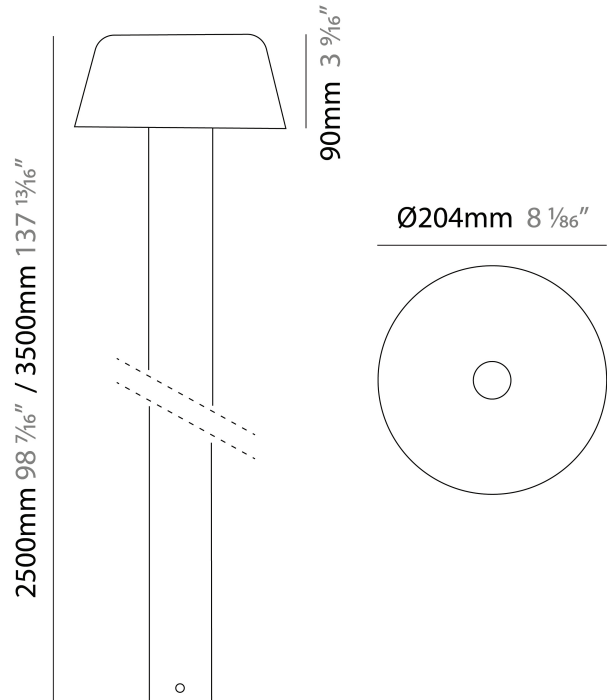

PROJECT
TYPE
SPECIFIER
QUANTITY
DATE

FONT POST

E9B283-

base number	Color	Finish
	Temperature	Options

1. To build a product code in our configurator select the specify button on the base model # product page
2. To build a manual product code on this datasheet choose from the options listed below in blue font and add the suffix to the base model #

GENERAL

Series: Font
Brand: Platek
Division: Exterior
Mounting Type: Post
Subcategory: Bollard

PHYSICAL

Shape: Drum
Diameter (mm): 204
Diameter (in): 8 1/16
Height (mm): 90
Height (in): 3 9/16
Light Distribution: Direct
Screws: A4 stainless steel
Diffuser: Extra Clear Flat Tempered Glass - 12mm / 1/2" thick
Fixture Finish: BLK / WHI / GRY / COR / ANT / BRZ
Fixture Material: Metal

ELECTRICAL

Lamp Type: LED
Input Wattage (W): 20
Dimming: Tri-Mode (Non-Dimming and Phase Dimming (120Vac only) and 0-10V Dimming)
Driver Included: Yes
Driver Location: Integrated
Driver Type: Constant Current - Universal
Driver Class: Class 2
Input Voltage (V): 120 - 277
Constant Current (MA): 700
Upon Request: Dimming upon request

LED

Number of LEDs: 8
Color Temperature (°K): 2700 / 3000 / 4000
Max. Delivered Lumen (lm): 1260
Nominal Lumen (lm): 1640
CRI: >80 CRI
Lamp Life (hrs): 60000

OPTICAL

Optic°: Diffused
Beam Angle: 360

RATINGS AND CERTIFICATIONS

Certified By: Certified for North American Standards
IP rating: IP65
IK Rating: IK08
Upon Request: Higher Maximum Ambient Temperature