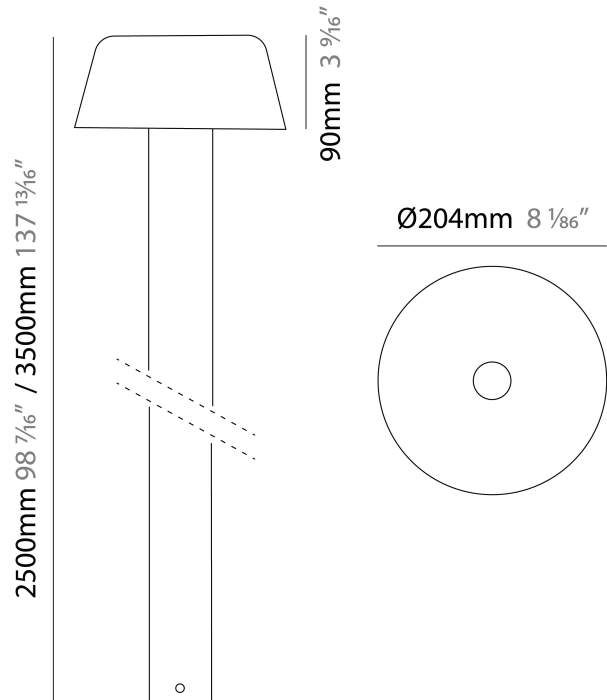

FONT POST

E9B281-

base number	Color	Finish
	Temperature	Options

1. To build a product code in our configurator select the specify button on the base model # product page
2. To build a manual product code on this datasheet choose from the options listed below in blue font and add the suffix to the base model #

GENERAL

Series: Font
Brand: Platek
Division: Exterior
Mounting Type: Post
Subcategory: Bollard

PHYSICAL

Shape: Drum
Diameter (mm): 204
Diameter (in): 8 1/16
Height (mm): 90
Height (in): 3 9/16
Light Distribution: Direct
Screws: A4 stainless steel
Diffuser: Extra Clear Flat Tempered Glass - 12mm / 1/2" thick
Fixture Finish: BLK / WHI / GRY / COR / ANT / BRZ
Fixture Material: Metal

ELECTRICAL

Lamp Type: LED
Input Wattage (W): 10.5
Dimming: Tri-Mode (Non-Dimming and Phase Dimming (120Vac only) and 0-10V Dimming)
Driver Included: Yes
Driver Location: Integrated
Driver Type: Constant Current - Universal
Driver Class: Class 2
Input Voltage (V): 120 - 277
Constant Current (MA): 700
Upon Request: Dimming upon request

LED

Number of LEDs: 4
Color Temperature (°K): 2700 / 3000 / 4000
Max. Delivered Lumen (lm): 630
Nominal Lumen (lm): 1000
CRI: >80 CRI
Lamp Life (hrs): 60000

OPTICAL

Optic°: Street
Beam Angle: 180

RATINGS AND CERTIFICATIONS

Certified By: Certified for North American Standards
IP rating: IP65
IK Rating: IK08
Upon Request: Higher Maximum Ambient Temperature